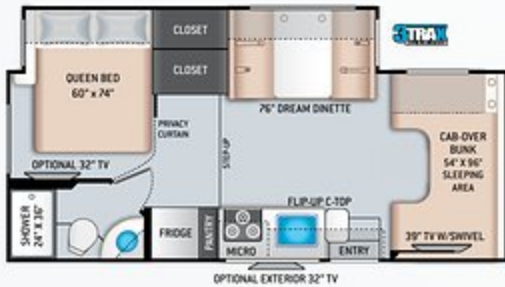

CHATEAU®

24BL

25M

31B

OPTIONAL THEATER SEATING

24DS

25V

31E

22B

26B

31W

OPTIONAL THEATER SEATING

22E

27R

31BV

24F

28Z

OPTIONAL THEATER SEATING

31WV