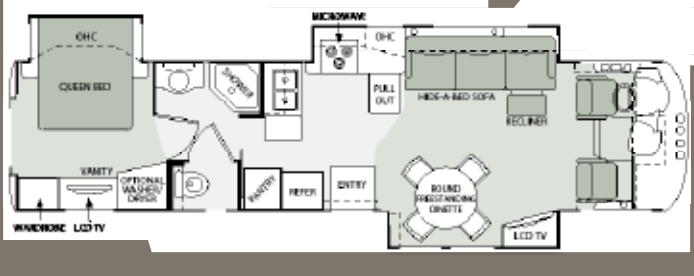

# 2008 Magellan FLOORPLANS

36F

34B

36R

36E

36Z

## Magellan Specifications

MODEL	34B	36E	36F	36R	36Z
<b>CHASSIS/WEIGHT RATING (LBS.)</b>					
Ford Chassis 6.8L Triton	V-10	V-10	V-10	V-10	V-10
Gross Vehicle (GVWR)	22,000	22,000	22,000	22,000	22,000
Gross Combined (GCWR)	26,000	26,000	26,000	26,000	26,000
<b>MEASUREMENTS</b>					
Wheel Base	228"	235"	242"	235"	235"
Exterior Length (without ladder)	35'10"	37'	37'	37'	37'
Exterior Height (with air conditioner)	12'11"	12'11"	12'11"	12'11"	12'11"
Interior Height	84"	84"	84"	84"	84"
Awning Size (manual/electric)	14'6"/14'	18'/17'	11' & 17'/10' & 17'	18'/18'	18'/17'
<b>CAPACITIES</b>					
Fuel (gallons)	75	75	75	75	75
LPG (pounds)	96.4	96.4	96.4	96.4	96.4
Fresh Water (gallons)	60	60	60	60	60
Waste Water (gallons)	48	48	48	55	48
Gray Water (gallons)	49	49	49	56	49
Water Heater (gallons)	10	10	10	10	10
Furnace (BTUs)	35,000	35,000	35,000	35,000	35,000
Exterior Storage Capacity (cubic feet)	107	111	117	111	111