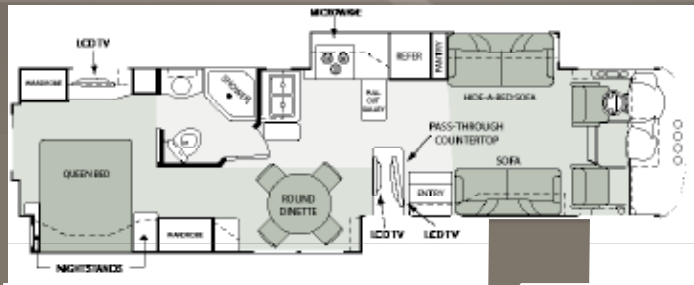

# 2008 Magellan FLOORPLANS

36F

34B

36R

36E

36Z

## Magellan Specifications

MODEL	34B	36E	36F	36R	36Z
<b>CHASSIS/WEIGHT RATING (LBS.)</b>					
Ford Chassis 6.8L Triton	V-10	V-10	V-10	V-10	V-10
Gross Vehicle (GVWR)	22,000	22,000	22,000	22,000	22,000
Gross Combined (GCWR)	26,000	26,000	26,000	26,000	26,000
<b>MEASUREMENTS</b>					
Wheel Base	228"	235"	242"	235"	235"
Exterior Length (without ladder)	35'10"	37'	37'	37'	37'
Exterior Height (with air conditioner)	12'11"	12'11"	12'11"	12'11"	12'11"
Interior Height	84"	84"	84"	84"	84"
Awning Size (manual/electric)	14'6"/14'	18'/17'	11' & 17'/10' & 17'	18'/18'	18'/17'
<b>CAPACITIES</b>					
Fuel (gallons)	75	75	75	75	75
LPG (pounds)	96.4	96.4	96.4	96.4	96.4
Fresh Water (gallons)	60	60	60	60	60
Waste Water (gallons)	48	48	48	55	48
Gray Water (gallons)	49	49	49	56	49
Water Heater (gallons)	10	10	10	10	10
Furnace (BTUs)	35,000	35,000	35,000	35,000	35,000
Exterior Storage Capacity (cubic feet)	107	111	117	111	111