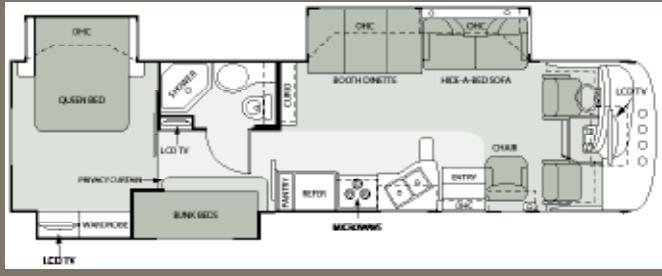

# 2008 Magellan FLOORPLANS

36F

34B

36R

36E

36Z

## Magellan Specifications

MODEL	34B	36E	36F	36R	36Z
<b>CHASSIS/WEIGHT RATING (LBS.)</b>					
Ford Chassis 6.8L Triton	V-10	V-10	V-10	V-10	V-10
Gross Vehicle (GVWR)	22,000	22,000	22,000	22,000	22,000
Gross Combined (GCWR)	26,000	26,000	26,000	26,000	26,000
<b>MEASUREMENTS</b>					
Wheel Base	228"	235"	242"	235"	235"
Exterior Length (without ladder)	35'10"	37'	37'	37'	37'
Exterior Height (with air conditioner)	12'11"	12'11"	12'11"	12'11"	12'11"
Interior Height	84"	84"	84"	84"	84"
Awning Size (manual/electric)	14'6"/14'	18'/17'	11' & 17'/10' & 17'	18'/18'	18'/17'
<b>CAPACITIES</b>					
Fuel (gallons)	75	75	75	75	75
LPG (pounds)	96.4	96.4	96.4	96.4	96.4
Fresh Water (gallons)	60	60	60	60	60
Waste Water (gallons)	48	48	48	55	48
Gray Water (gallons)	49	49	49	56	49
Water Heater (gallons)	10	10	10	10	10
Furnace (BTUs)	35,000	35,000	35,000	35,000	35,000
Exterior Storage Capacity (cubic feet)	107	111	117	111	111