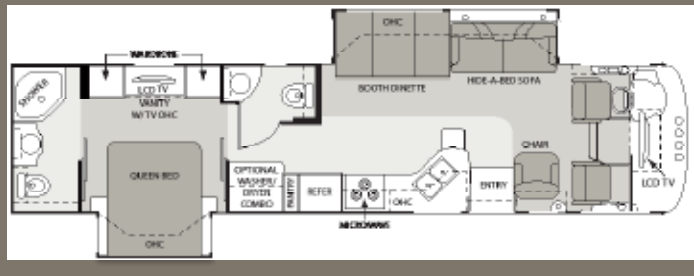

# 2008 Magellan FLOORPLANS

36F

34B

36R

36E

36Z

## Magellan Specifications

MODEL	34B	36E	36F	36R	36Z
<b>CHASSIS/WEIGHT RATING (LBS.)</b>					
Ford Chassis 6.8L Triton	V-10	V-10	V-10	V-10	V-10
Gross Vehicle (GVWR)	22,000	22,000	22,000	22,000	22,000
Gross Combined (GCWR)	26,000	26,000	26,000	26,000	26,000
<b>MEASUREMENTS</b>					
Wheel Base	228"	235"	242"	235"	235"
Exterior Length (without ladder)	35'10"	37'	37'	37'	37'
Exterior Height (with air conditioner)	12'11"	12'11"	12'11"	12'11"	12'11"
Interior Height	84"	84"	84"	84"	84"
Awning Size (manual/electric)	14'6"/14'	18'/17'	11' & 17'/10' & 17'	18'/18'	18'/17'
<b>CAPACITIES</b>					
Fuel (gallons)	75	75	75	75	75
LPG (pounds)	96.4	96.4	96.4	96.4	96.4
Fresh Water (gallons)	60	60	60	60	60
Waste Water (gallons)	48	48	48	55	48
Gray Water (gallons)	49	49	49	56	49
Water Heater (gallons)	10	10	10	10	10
Furnace (BTUs)	35,000	35,000	35,000	35,000	35,000
Exterior Storage Capacity (cubic feet)	107	111	117	111	111